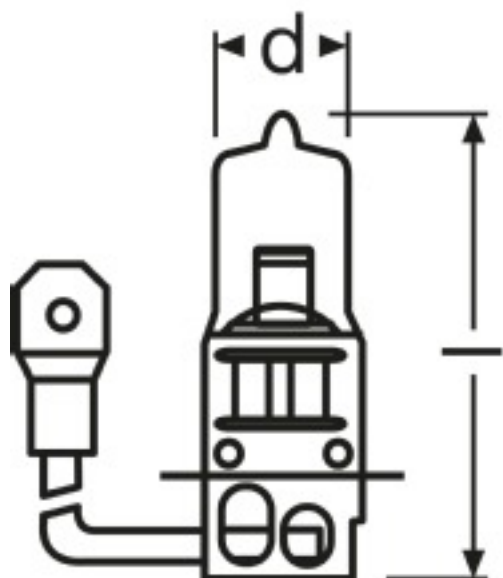

Electrical data

Power input	68 W ¹⁾
Nominal wattage	55 W
Nominal voltage	12 V
Test voltage	13.2 V

¹⁾ Maximum

Light technical data

Color temperature	3200 K
Luminous flux	1450 lm
Luminous flux tolerance	±15 %

Dimensions & weight

Length	42.0 mm
Diameter	11.5 mm
Product weight	6.55 g

Product line drawing

Lifespan

Lifespan B3	400 h
Lifespan Tc	650 h

Additional product data

Base (standard designation)	PK22s
-----------------------------	-------